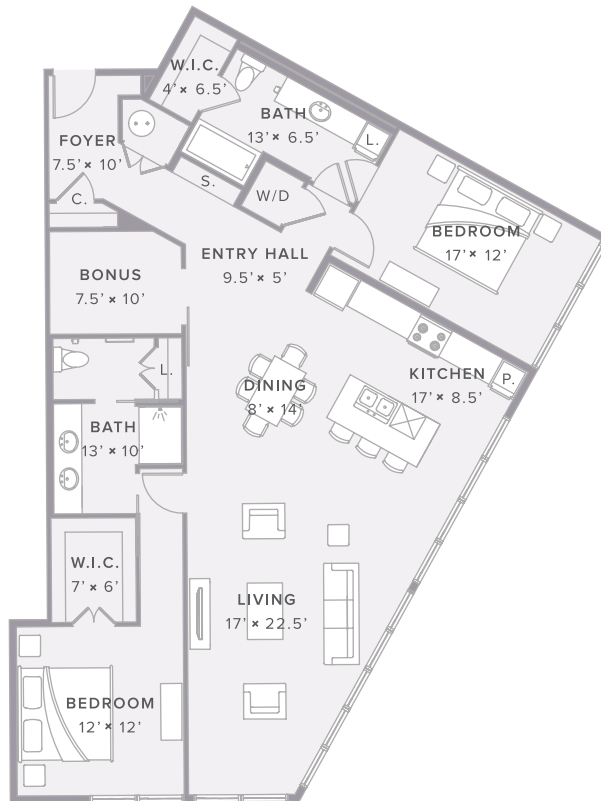

TYNDALL
AT ROBERTSON HILL

THE B⁶ RESIDENCE

2|3|4|5
LEVEL

x 1548
INTERIOR
SQ FT

x 2
BEDROOM
+ BONUS

x 2
BATH

TYNDALLAUSTIN.COM

800 EMBASSY DRIVE | AUSTIN, TX 78702

512.410.7970

THE TYNDALL at Robertson Hill reserves the right to make modifications and changes to the information contained herein. Price and availability subject to change. Renderings, photos and sketches are representational and may not be totally accurate. Dimensions, sizes, specifications, layouts, views and materials are approximate and subject to change without notice.