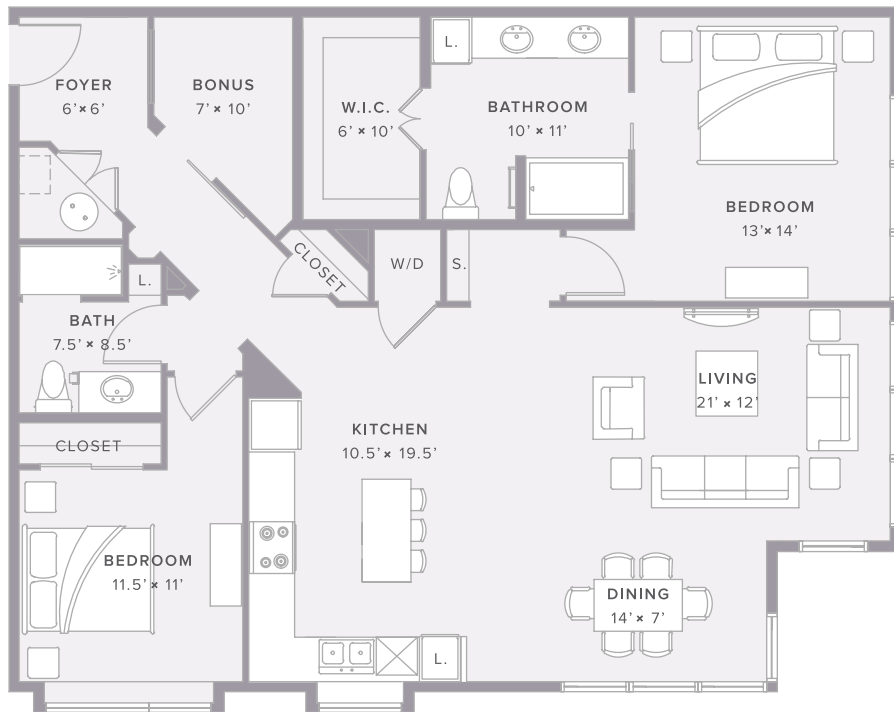

TYNDALL
AT ROBERTSON HILL

THE B² RESIDENCE

1|2|3|4
LEVEL

x 1403
INTERIOR
SQ FT

x 2
BEDROOM
+ BONUS

x 2
BATH

TYNDALLAUSTIN.COM

800 EMBASSY DRIVE | AUSTIN, TX 78702

512.410.7970

THE TYNDALL at Robertson Hill reserves the right to make modifications and changes to the information contained herein. Price and availability subject to change. Renderings, photos and sketches are representational and may not be totally accurate. Dimensions, sizes, specifications, layouts, views and materials are approximate and subject to change without notice.